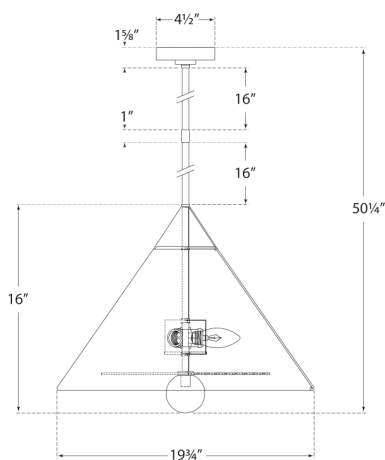

kelly wearstler

CLEO PENDANT

KW 5509AB/AW-FA

MATERIALS SHOWN

ANTIQUE BURNISHED BRASS
AND ANTIQUE WHITE WITH
FROSTED ACRYLIC

AVAILABLE IN

ANTIQUE BURNISHED BRASS

DIMENSIONS

O/A HEIGHT: 50.5"
FIXTURE HEIGHT: 16"
MIN. CUSTOM HEIGHT: 27"
WIDTH: 20"
CANOPY: 4.5" ROUND

SOCKET

3 - E26 KEYLESS

WATTAGE

3 - 40 B